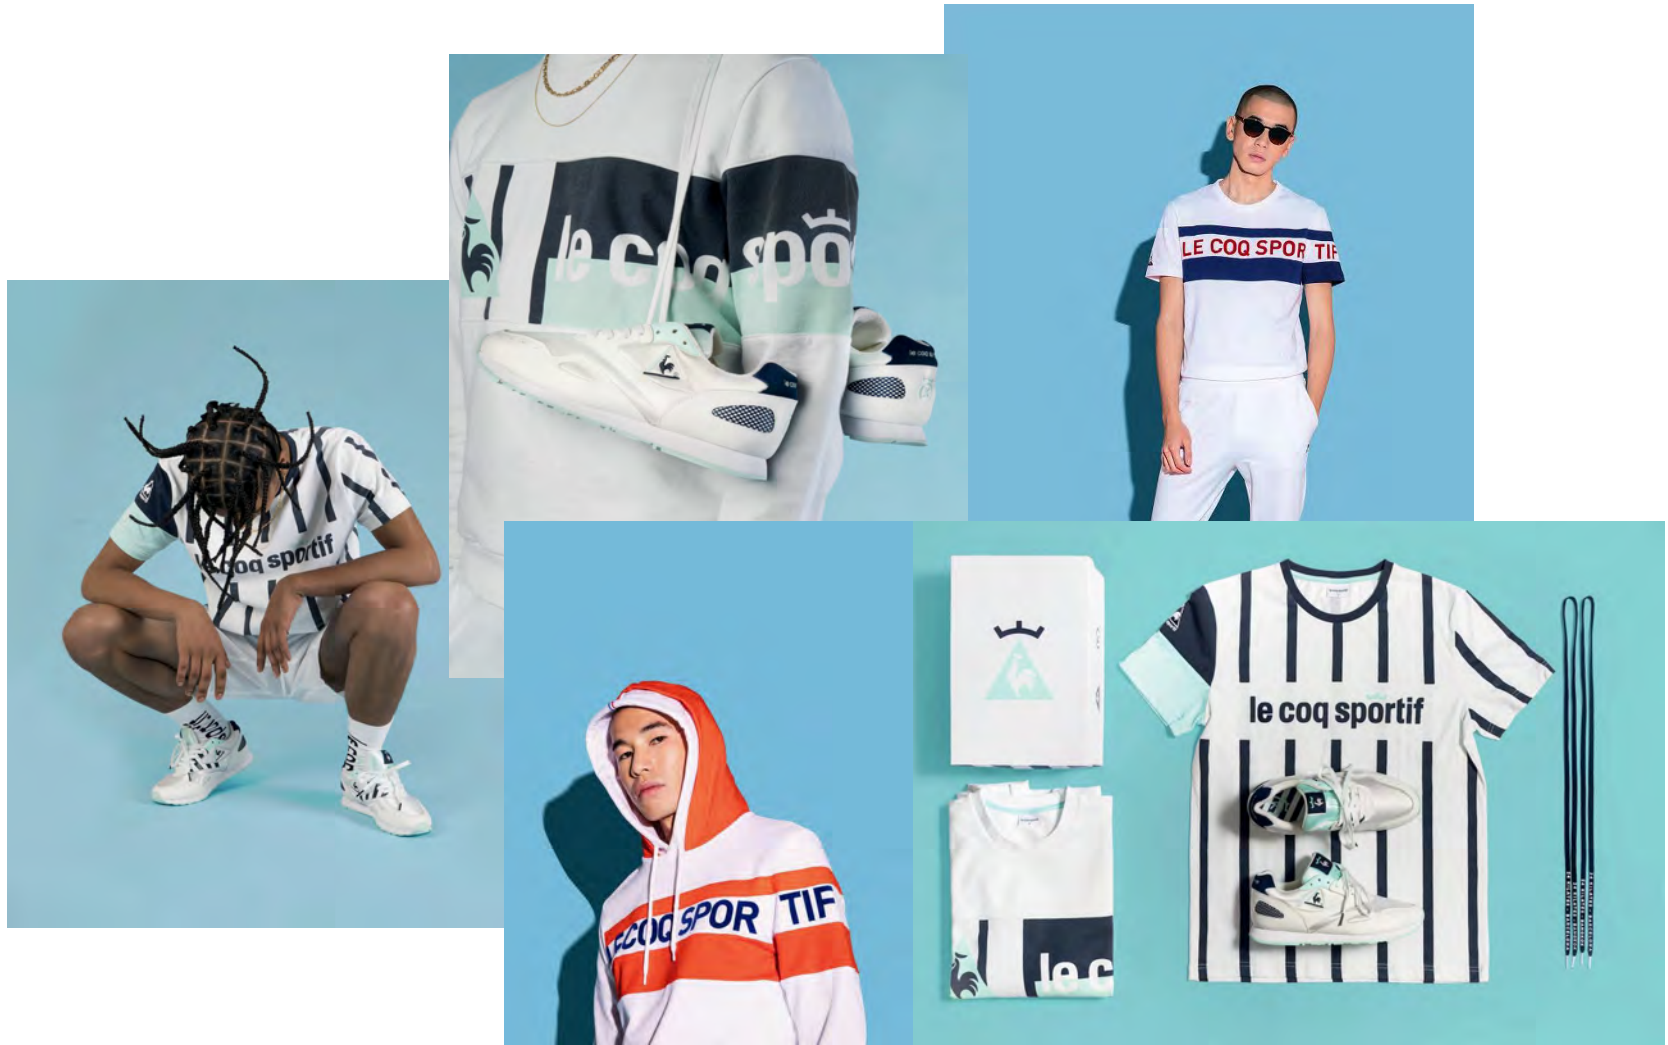

AUG19

MAXI LOGO

AUG 19 OPTICAL

CODE PDM014313

SIZE 58/21/145 B 47.6

**COMMENTS**

OPTION SIZE 56 TBC AFTER MIDO

195 Tort/Red