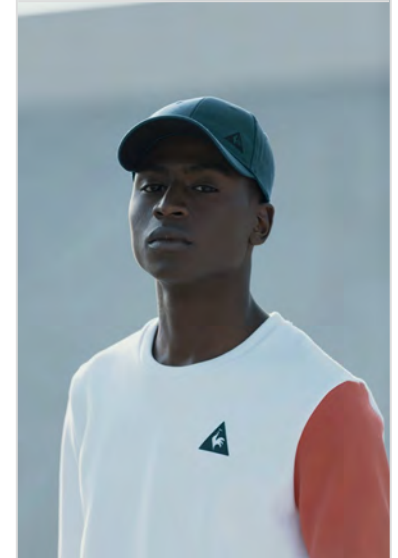

AUG19

ESSENTIELS