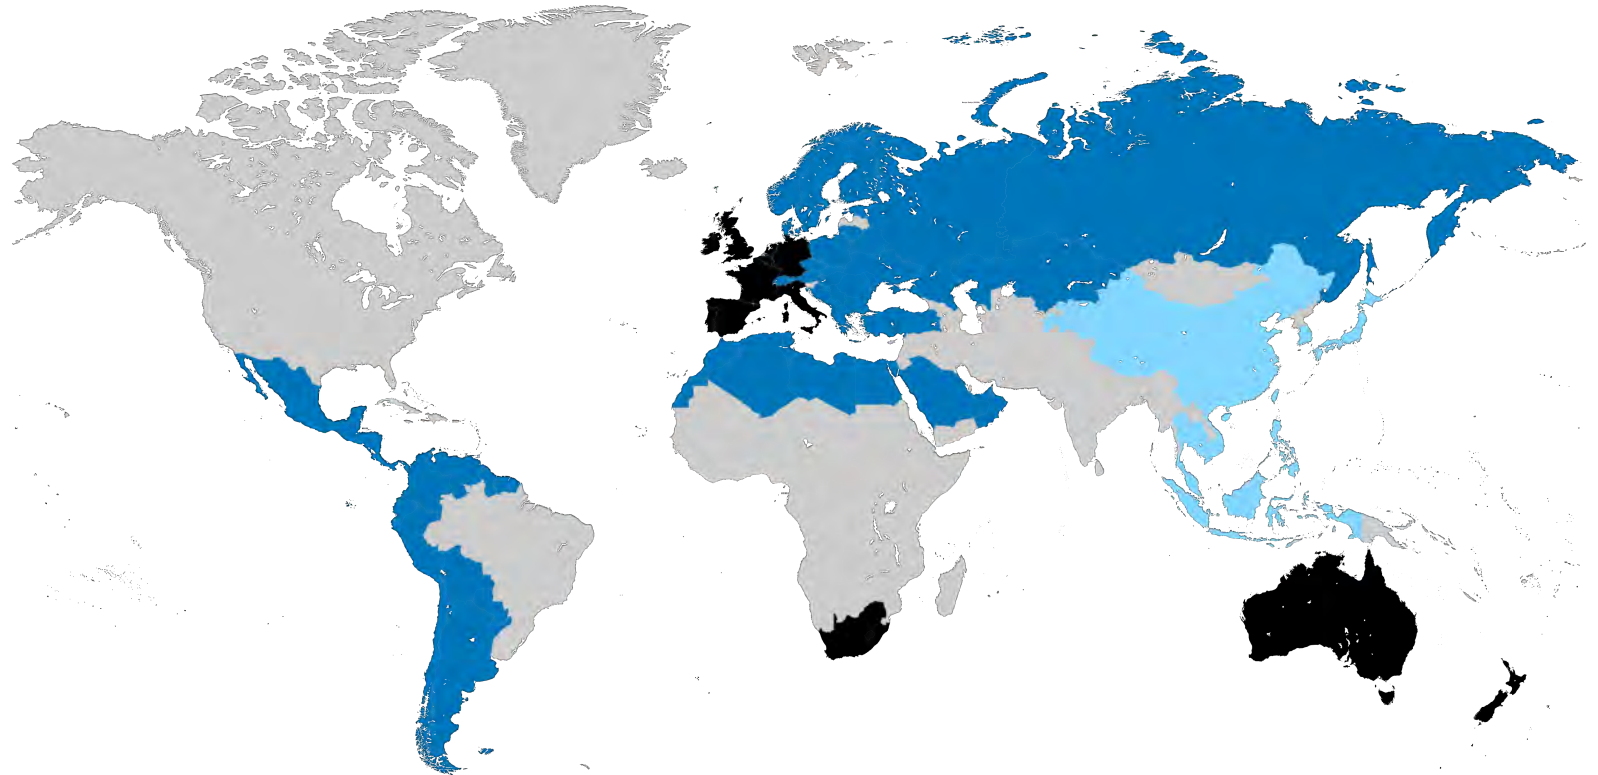

BRAND

GLOBAL BRAND PRESENCE

LE COQ SPORTIF BRAND PRESENCE

Active presence in over 60 markets for FW18*

3 SUBSIDIARIES:

France
Italy
Spain/Portugal

2 JOINT VENTURES:

Australia
South Africa

35 PARTNERS

Distributors & Licensees

ASIA

Other brand owner

*Excluding Asia

■ SUBSIDIARIES & JOINT VENTURES

■ LICENSEES PARTNERS & DISTRIBUTORS

■ LE COQ SPORTIF ASIA