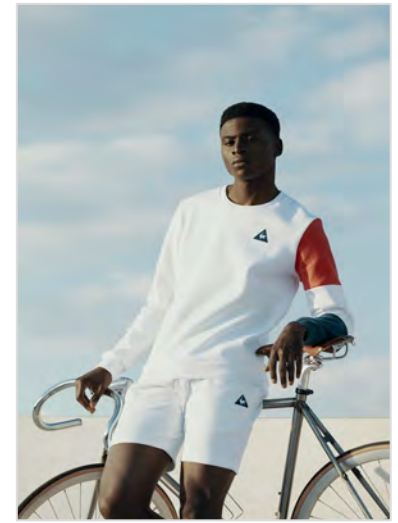

AUG19

ESSENTIELS